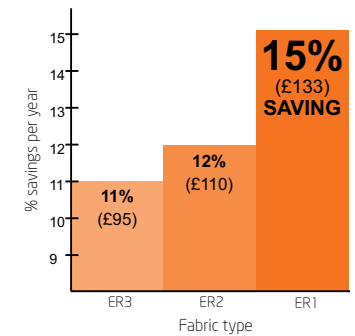

The window on the left has energy saving window blinds installed, providing insulation and reducing energy wastage.