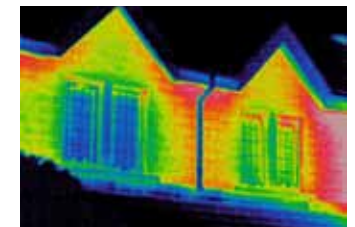

The window on the left has energy saving window blinds installed, providing insulation and reducing energy wastage.