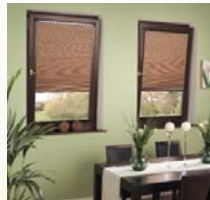

Louvolite Perfect Fit® is a revolutionary system that enables window blinds to be fitted perfectly onto most double glazed windows and doors, with no holes drilled into your upvc frame! The unique Perfect Fit® blind fits neatly onto the window and enhances your privacy because there are no gaps down the side of the blind. Whether you select a contemporary design for the living room, a blackout fabric for the bedroom or a moisture resistant print for the bathroom, our blind collection in combination with the Perfect Fit® system is the ultimate in style.

Colour co-ordinated

Suitable for doors

Blackouts for bedrooms

Stunning in living rooms

Privacy for bathrooms

Ideal for the home office

Revolutionary design

- A huge range of fabric colours and textures to match your interior design scheme
- No drilling or screwing into your window frames for a quick and clean installation
- Reduced gaps at the edge of the blinds increases your privacy
- Easily removable for cleaning
- Child safe because there are no loose cords or loops
- Leaves window sills clutter free
- Excellent insulating properties to keep cooler in summer and warmer in winter